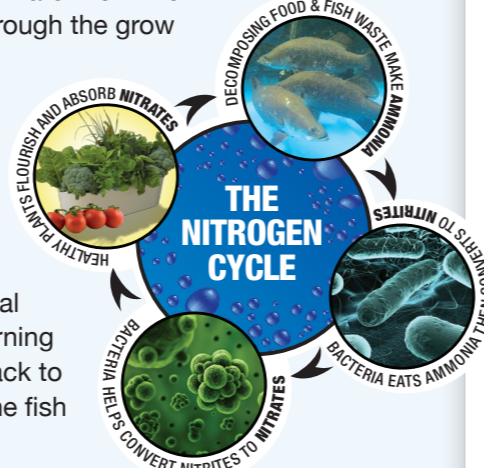

Growing your own fish and vegetables at home

AQUAPONICS SLIM KIT 750 Litre Tank

Perfect for narrow spaces like the space on the side house, or similar.

This kit comes complete with:

- ✓ 1 x Aquaculture tank 750 litre
- ✓ 1 x Slim Aqua Grow Bed 2170 x 525 x 220mm
- ✓ 1 x Stand (powder coated in black)
- ✓ 1 x Pump
- ✓ 4 x 50 litre **Liaflor** expanded clay
- ✓ Irrigation and fittings with aerating eductor
- ✓ **Plus BONUS Fish Food**
- ✓ **FREE METRO DELIVERY*** (See back page for delivery terms)

New Slim Design

\$1495

WHAT IS AQUAPONICS?

Aquaponics is the combination of aquaculture and hydroponics. The water from the fish tank circulates through the grow beds, which are filled with expanded clay. Nitrifying bacteria converts fish waste into available plant nutrients. The water is then filtered by the medium (or mechanical filter if attached), returning by gravity or pump back to the fish tank, giving the fish clean water to live in.

RENEFITS OF AQUAPONICS

- Reduced water use. Only about 10% of the water required for traditional gardening or aquaculture;
- Reduced or only soft/natural chemical use;
- Little or no pests when set up in a controlled environment;
- No back breaking digging in messy, dirty soil;
- No soil borne diseases and virtually no weeds;
- Can produce fish and plants all year round.