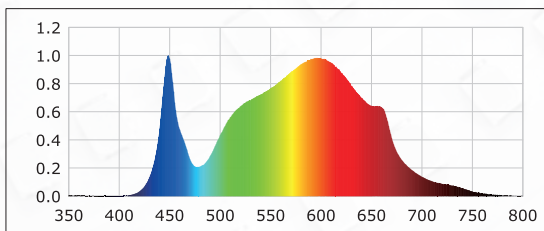

# CULTIV<sup>8</sup> SUPER SUN LED

Full Spectrum Plant Lighting

- › 2.5 umol/j
- › Air cooling design
- › IP65 rated enclosure
- › Full spectrum class leading diodes
- › Free Rope Ratchet Hanger
- › 3 year warranty
- › RCM Certification and
- › SAA Approved