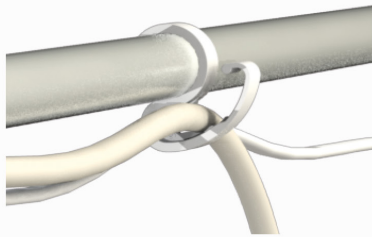

### BLOOMING

600-800	800-1000	1000-1200	1200-1400	1400-1600	>1600
---------	----------	-----------	-----------	-----------	-------

## DARK PROPAGATOR R4.00 - SET UP INCLUDED

**Water Tray**

Included in DP120  
(Option DP90)

**Metal Grid**

**CableIT**

**Clips**

## DARK PROPAGATOR R4.00 - KIT FLANGE Ø16 INCLUDED

**Ducting Flange**

**Cable Flange**

**Light Baffle**

**Connectors**  
100 mm