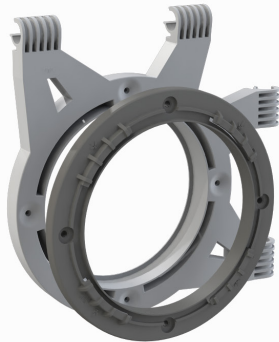

### BLOOMING

600-800	800-1000	1000-1200	1200-1400	1400-1600	>1600
---------	----------	-----------	-----------	-----------	-------

## DARK PROPAGATOR R4.00 - SET UP INCLUDED

**Water Tray**

Included in DP120  
(Option DP90)

**Metal Grid**

**CableIT**

**Clips**

## DARK PROPAGATOR R4.00 - KIT FLANGE Ø16 INCLUDED

**Ducting Flange**

**Cable Flange**

**Light Baffle**

**Connectors**  
100 mm