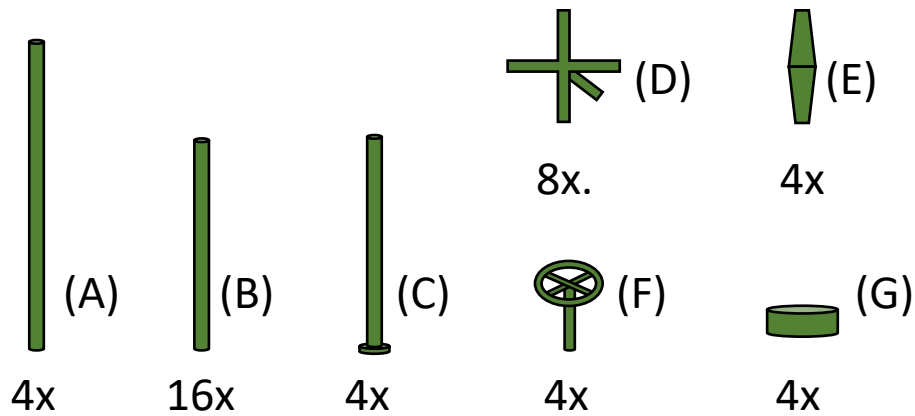

PLEASE ENSURE PART (C) IS FEED THROUGH FROM THE BOTTOM OF THE CORNER GUIDE HOLES ON THE BASE POT BEFORE ASSEMBLING.