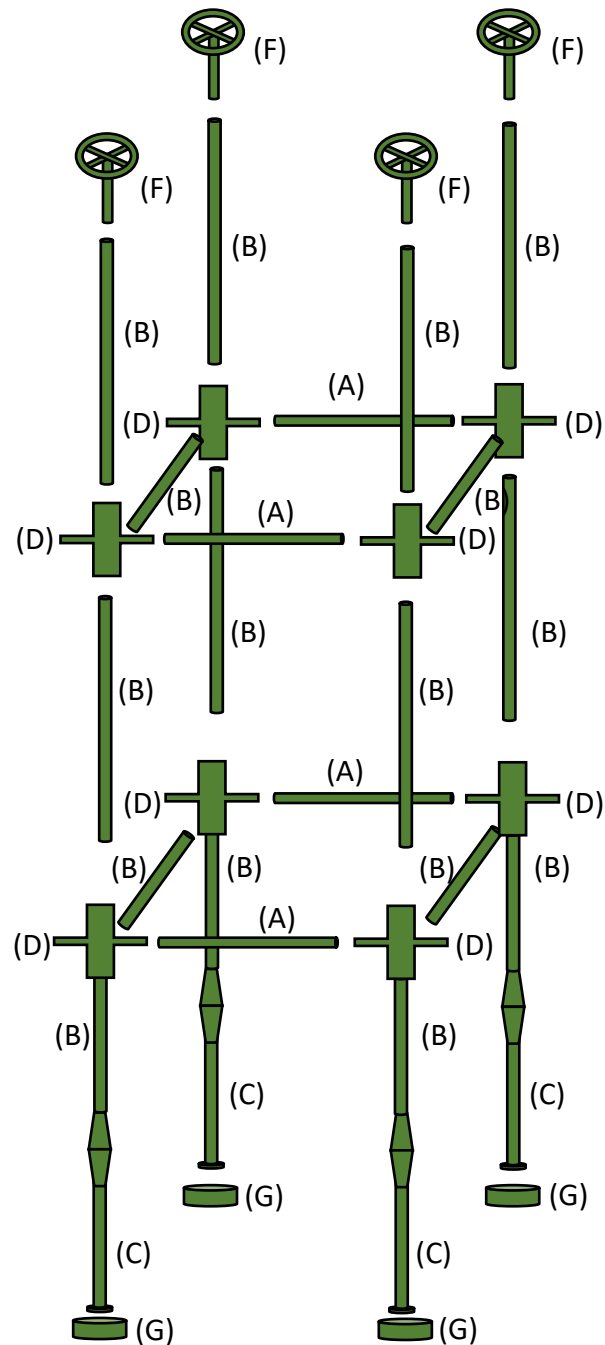

AIR POT DRAINAGE TRAYS

G-Pots are the first dedicated drainage trays designed specifically for Geopots or any brand of air pruning pot (fabric or plastic).

G-Pots have multiple formats of use, provide exceptional value and offer design features like no other drain tray.

G-Pots come in two sizes: 480mm (up to 38L/10Gal) and 550mm (up to 76L/20Gal). Both sizes are 150mm high and provide ample drainage and controlled flushing of your medium.

Flip one G-Pot over and lock in another on top to form a stable pot stand & drain tray system.

G-Pots can be used by themselves - or with a Pot Grid insert for maximum drainage and air exposure to the entire air pruning pot (including the bottom).

G-Pots provide the complete indoor potting solution with the addition of the interlocking Trellis (SCROG) Kit.

WITH G-POTS THE CHOICE IS YOURS!

Pot Grid Compatible

Easy To Store And Transport

Interconnecting Trellis Kit Option

PLEASE ENSURE PART (C) IS FEED THROUGH FROM THE BOTTOM OF THE CORNER GUIDE HOLES ON THE BASE POT BEFORE ASSEMBLING.