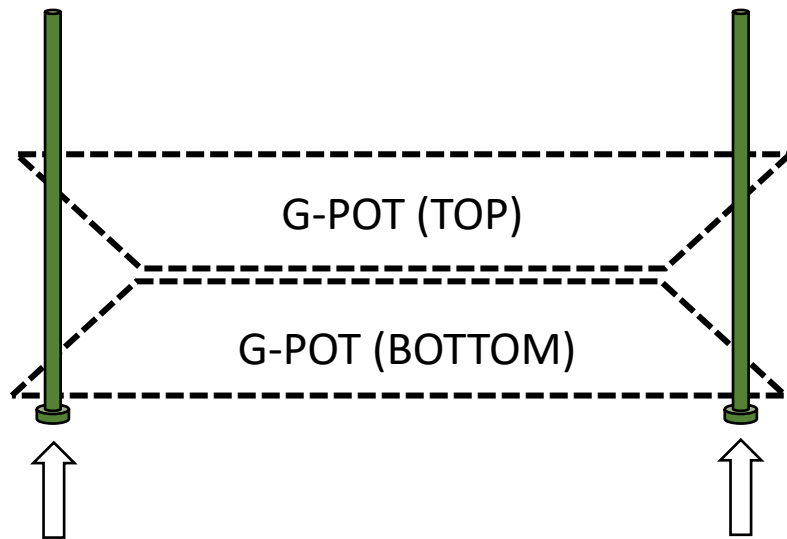

G-Pots come in two sizes: 480mm (up to 38L/10Gal) and 550mm (up to 76L/20Gal). Both sizes are 150mm high and provide ample drainage and controlled flushing of your medium.

Flip one G-Pot over and lock in another on top to form a stable pot stand & drain tray system.

G-Pots can be used by themselves - or with a Pot Grid insert for maximum drainage and air exposure to the entire air pruning pot (including the bottom).

G-Pots provide the complete indoor potting solution with the addition of the interlocking Trellis (SCROG) Kit.

WITH G-POTS THE CHOICE IS YOURS!

Pot Grid Compatible

Easy To Store And Transport

Interconnecting Trellis Kit Option

PLEASE ENSURE PART (C) IS FEED THROUGH FROM THE BOTTOM OF THE CORNER GUIDE HOLES ON THE BASE POT BEFORE ASSEMBLING.