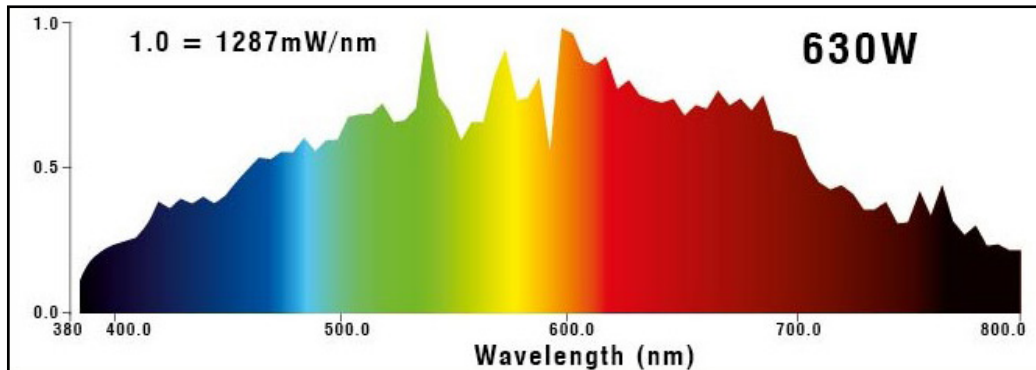

Technical Specifications:
HELLION 630W 4K DE-CMH Lamp

	630W - 4200K
Luminous Flux	64,250 lumens
Lumen/watt	102
CRI	97 Ra8
PPF	1210 μmol
Photon Efficiency	1.93 $\mu\text{mol}/\text{J}$
Color Temperature	4200k
Rated Average Life	12,000 hours

630W - 4K Lamp

INTENDED USE

Socket type: SPPDS-E or equally rated double-ended lamp socket
Socket pulse rating: 3.5kV
Fixture rating: Open
Burning position: Horizontal +/- 15°
Bulb designation: T40
Base designation: K12x30s

PHYSICAL SPECIFICATIONS

Overall length: 390mm (15.35")
Glass base to base: 270mm (10.63")
Glass jacket: 320mm (12.6")
Glass diameter: 46mm (1.81")
Weight: 283g (~.62lb)

RECOMMENDING HANGING DISTANCE

45cm - 75cm / 18" x 30" (Flowering)
 60cm - 90cm / 24" x 36" (Veg/Mother Room)

RECOMMENDED FOOTPRINTS

OPTIMAL: 1.2m x 1.5m / 4' x 5' (Flowering)

ALTERNATIVE:

1.2m x 1.2m / 4' x 4' (Flowering)
 1.2m x 1.8m / 4' x 6' (Veg/Mother Room)

Please note:

Footprint information requires Super Spreaders in order to meet recommended hanging height ranges.