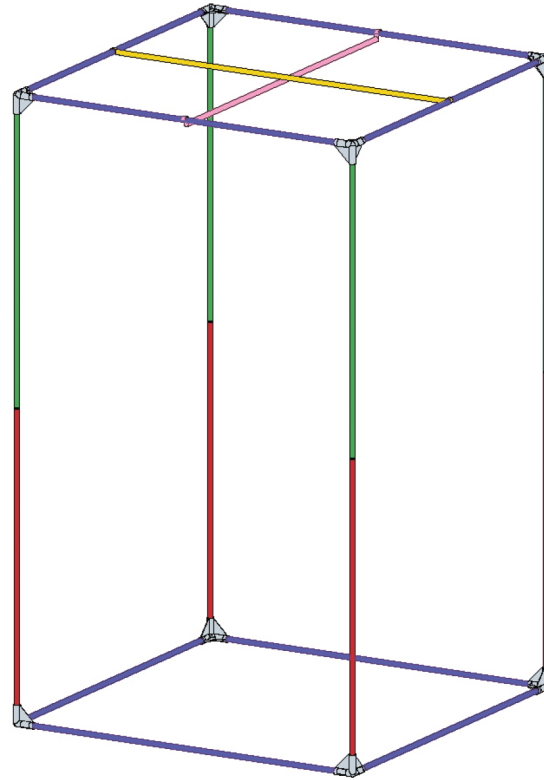

HYDROSHOOT

HS120

Structure Assembly HS120

x8 C16-Y

x8 HS16-F

x4 HS16-D

x4 HS16-E

x1 HS16-IL

x1 HS16-IH

Reference

Dimensions

HS120 Metric

120 x 120 x 200cm

Imperial

4' x 4' x 6 $\frac{2}{3}$ '

Windows

x1 30 x 20cm

x1 12" x 8"

Extraction

x1 Ø230mm

x1 Ø9in

Intraction

x1 Ø230mm

x1 Ø9in

Cable Sock

x1 Ø75mm

x1 Ø3in

HS100
HS120

Fabric Assembly of Hydroshoot range

For the small sizes
(HS80P | HS60 - HS80 - HS100)