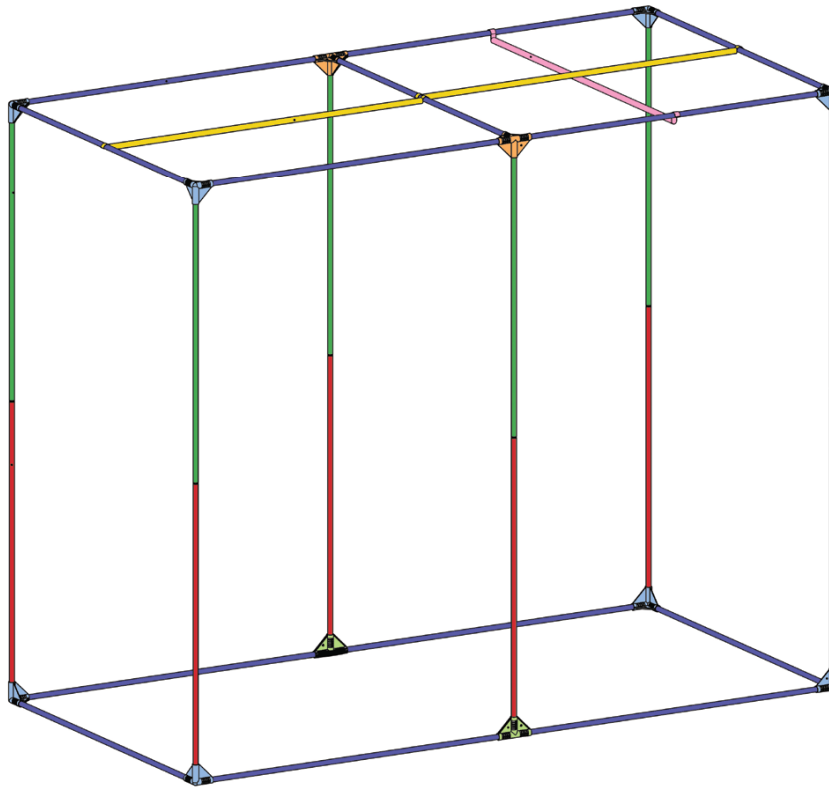

HYDROSHOOT
HS240W

Structure Assembly HS240W

x13 HS16-F

x6 HS16-D

x6 HS16-E

x1 HS16-IL

x2 HS16-IH

x8 **C16-Y**

x2 **C16-K**

x2 **C16-T**

Reference	HS240W Metric	Imperial
Dimensions	240 x 120 x 200cm	8' x 4' x 6 ² / ₃ '
Extraction	x2 Ø280mm	x2 Ø11in
Intraction	x2 Ø280mm	x2 Ø11in
Cable Flange	x2 Ø70mm	x2 Ø2.8in

For the big sizes

(HS40 | HS120 - HS150 - HS240 - HS240w - HS300 - HS300w - HS480W - HS600W)

1

HS150

2

HS300

3

4

5