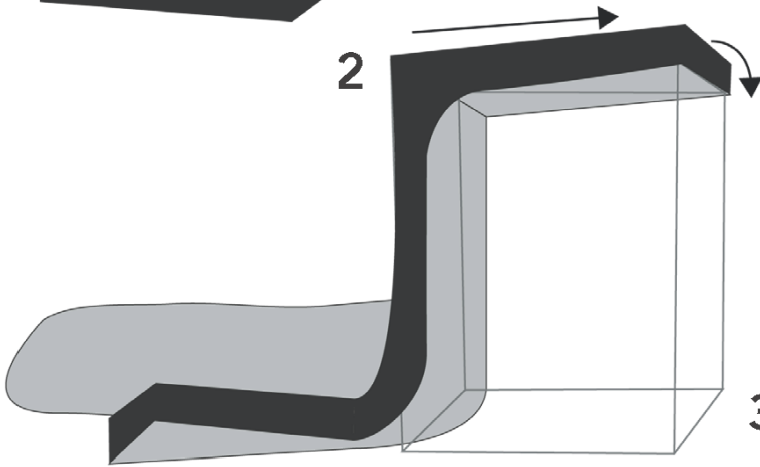

x2 **C16-K**

x2 **C16-T**

Reference	HS240W Metric	Imperial
Dimensions	240 x 120 x 200cm	8' x 4' x 6 ² / ₃ '
Extraction	x2 Ø280mm	x2 Ø11in
Intraction	x2 Ø280mm	x2 Ø11in
Cable Flange	x2 Ø70mm	x2 Ø2.8in

For the big sizes

(HS40 | HS120 - HS150 - HS240 - HS240w - HS300 - HS300w - HS480W - HS600W)

1

HS150

2

HS300

3

4

5