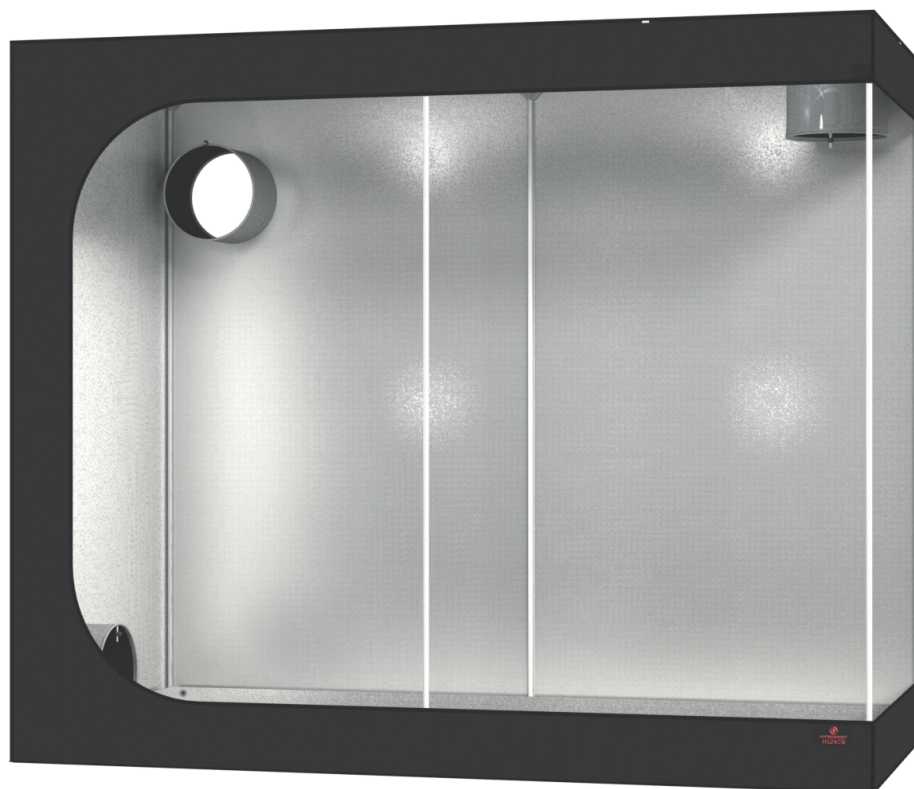

HYDROSHOOT
HS240W

Structure Assembly HS240W

x13 HS16-F

x6 HS16-D

x6 HS16-E

x1 HS16-IL

x2 HS16-IH

x8 **C16-Y**

x2 **C16-K**

x2 **C16-T**

Reference	HS240W Metric	Imperial
Dimensions	240 x 120 x 200cm	8' x 4' x 6 ² / ₃ '
Extraction	x2 Ø280mm	x2 Ø11in
Intraction	x2 Ø280mm	x2 Ø11in
Cable Flange	x2 Ø70mm	x2 Ø2.8in

For the big sizes