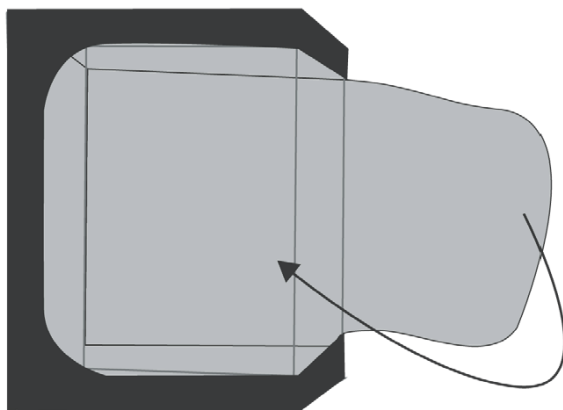

x2 **C16-K**

x2 **C16-T**

Reference	HS240W Metric	Imperial
Dimensions	240 x 120 x 200cm	8' x 4' x 6 ² / ₃ '
Extraction	x2 Ø280mm	x2 Ø11in
Intraction	x2 Ø280mm	x2 Ø11in
Cable Flange	x2 Ø70mm	x2 Ø2.8in

For the big sizes

(HS40 | HS120 - HS150 - HS240 - HS240w - HS300 - HS300w - HS480W - HS600W)

1

HS150

2

HS300

3

4

5