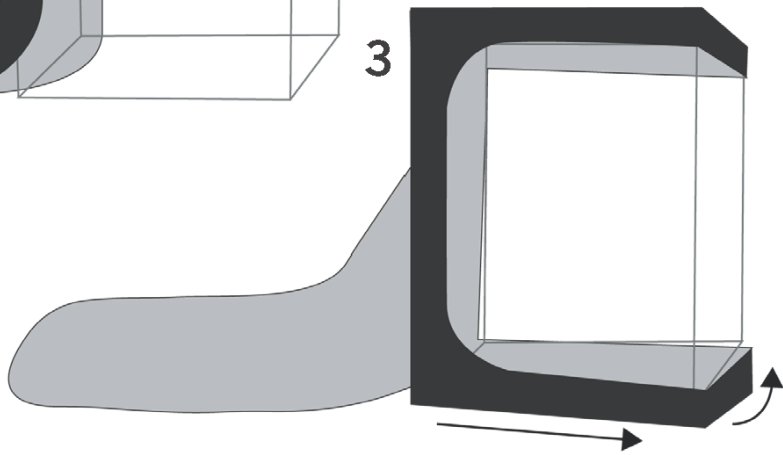

x2 **C16-K**

x2 **C16-T**

Reference	HS240W Metric	Imperial
Dimensions	240 x 120 x 200cm	8' x 4' x 6 ² / ₃ '
Extraction	x2 Ø280mm	x2 Ø11in
Intraction	x2 Ø280mm	x2 Ø11in
Cable Flange	x2 Ø70mm	x2 Ø2.8in

For the big sizes

(HS40 | HS120 - HS150 - HS240 - HS240w - HS300 - HS300w - HS480W - HS600W)

1

HS150

2

HS300

3

4

5