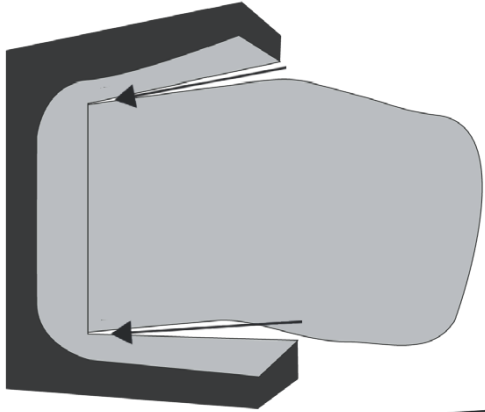

For the big sizes

(HS40 | HS120 - HS150 - HS240 - HS240w - HS300 - HS300w - HS480W - HS600W)

1