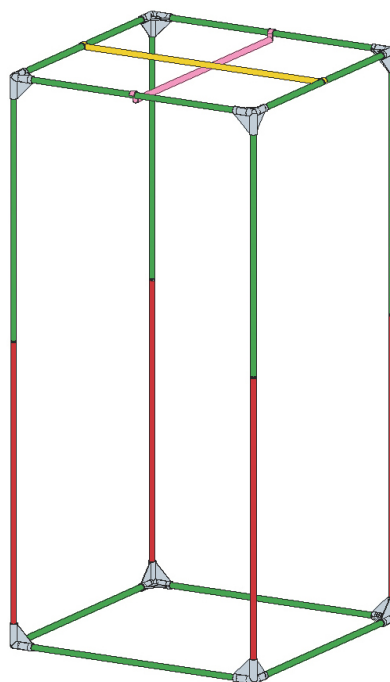

## Structure Assembly HS80

HS60  
HS80

x8 C16-Y

x12 HS16-A

x4 HS16-E

x1 HS16-GL

x1 HS16-GH

Reference	HS80 Metric	Imperial
Dimensions	80 x 80 x 180cm	2 $\frac{2}{3}$ ' x 2 $\frac{2}{3}$ ' x 6'
Windows	x1 30 x 20cm	x1 12" x 8"
Extraction	x1 Ø180mm	x1 Ø7in
Intraction	x1 Ø180mm	x1 Ø7in
Cable Sock	x1 Ø75mm	x1 Ø3in

# Fabric Assembly of Hydroshoot range

For the small sizes  
(HS80P | HS60 - HS80 - HS100)