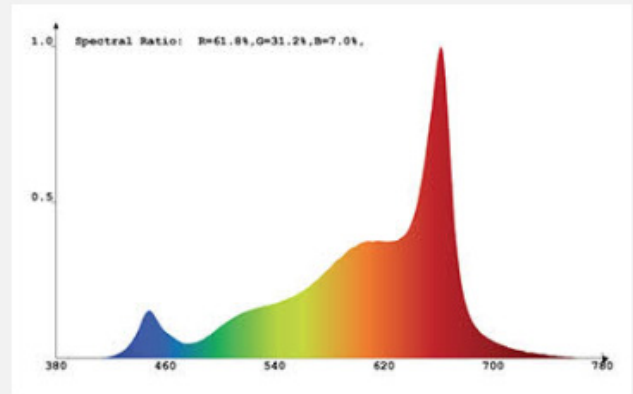

LED Grow Bar

IntroGro LED GROW and BLOOM bars are ideal for all growing stages - from propagation to flowering.

The sleek design and long lifespan make these a great addition to any grow room.

- All in one design for ease of use
- Lifespan: 50,000 hours
- Grow and Bloom bars for different stages of growth

LED Bloom Bar

- The included hanging hooks and clips make installation a breeze.

26W GROW & BLOOM / 53CM

26 watt LED Grow Bar

IntroGro 0744109815621

- ▶ 6500K
- ▶ 85 CRI
- ▶ 0.13 Amp
- ▶ 54cm Bar Length
- ▶ Water Resistant - IP44
- ▶ comes with 2 metre lead and plug