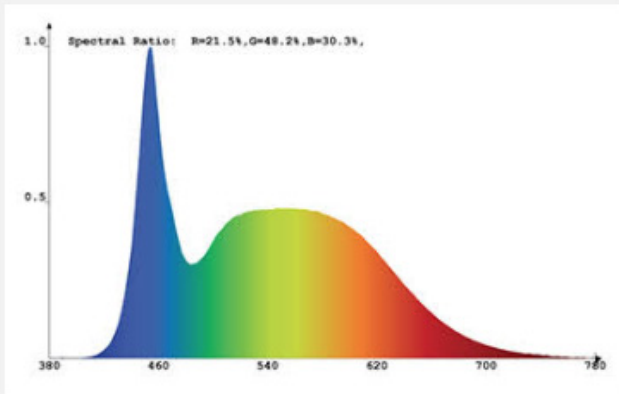

LED Grow Bar

IntroGro LED GROW and BLOOM bars are ideal for all growing stages - from propagation to flowering.

The sleek design and long lifespan make these a great addition to any grow room.

- All in one design for ease of use
- Lifespan: 50,000 hours
- Grow and Bloom bars for different stages of growth

LED Bloom Bar

- The included hanging hooks and clips make installation a breeze.

26W GROW & BLOOM / 53CM

26 watt LED Grow Bar

IntroGro 0744109815621

- ▶ 6500K
- ▶ 85 CRI
- ▶ 0.13 Amp
- ▶ 54cm Bar Length
- ▶ Water Resistant - IP44
- ▶ comes with 2 metre lead and plug