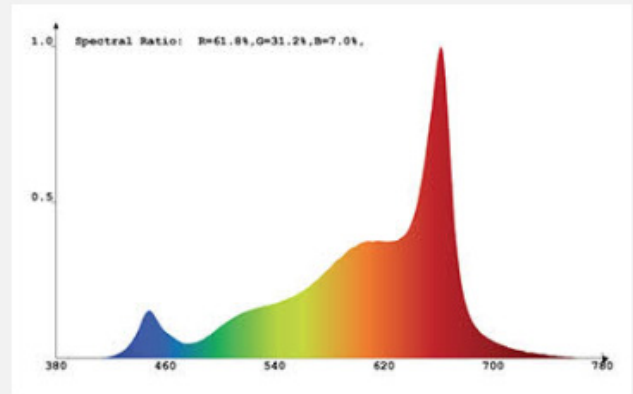

LED Grow Bar

IntroGro LED GROW and BLOOM bars are ideal for all growing stages - from propagation to flowering.

The sleek design and long lifespan make these a great addition to any grow room.

- All in one design for ease of use
- Lifespan: 50,000 hours
- Grow and Bloom bars for different stages of growth

LED Bloom Bar

- The included hanging hooks and clips make installation a breeze.

26W GROW & BLOOM / 53CM

26 watt LED Grow Bar

IntroGro 0744109815621

- 6500K
- 85 CRI
- 0.13 Amp
- 54cm Bar Length
- Water Resistant - IP44
- comes with 2 metre lead and plug