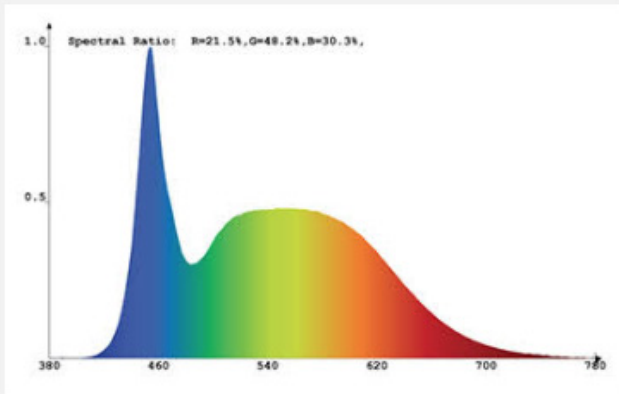

LED Grow Bar

IntroGro LED GROW and BLOOM bars are ideal for all growing stages - from propagation to flowering.

The sleek design and long lifespan make these a great addition to any grow room.

- All in one design for ease of use
- Lifespan: 50,000 hours
- Grow and Bloom bars for different stages of growth

LED Bloom Bar

- The included hanging hooks and clips make installation a breeze.

26W GROW & BLOOM / 53CM

26 watt LED Grow Bar

IntroGro 0744109815621

- 6500K
- 85 CRI
- 0.13 Amp
- 54cm Bar Length
- Water Resistant - IP44
- comes with 2 metre lead and plug