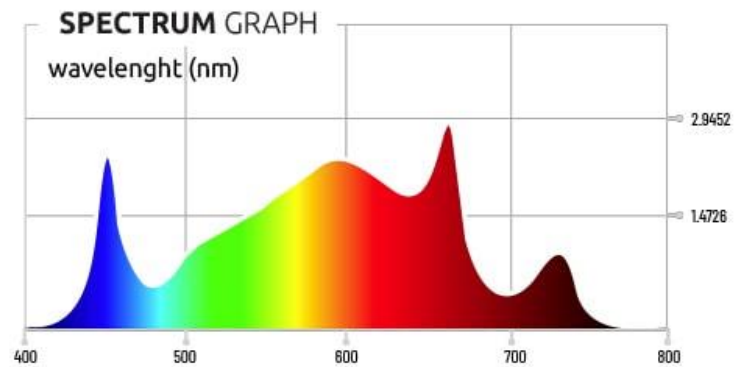

## Performance – Efficiency and product data

| Model      | PPF $\mu\text{mol/s}$ | Fixture Efficiency $\mu\text{mol/J}$ | Input Power (W) | Maximum Current @240V (A) | Supply Frequency (Hz) | Light Angle ( $^{\circ}$ ) |
|------------|-----------------------|--------------------------------------|-----------------|---------------------------|-----------------------|----------------------------|
| ATS300 PRO | 816                   | 2.7                                  | 310             | 1.35                      | 50/60                 | 120 $^{\circ}$             |

## LUMATEK ATS300W PRO LED FEATURES

- High Efficacy up to 2.7  $\mu\text{mol/J}$
- High PPF output for high intensity 816  $\mu\text{mol/s}$
- High quality Lumatek LED driver
- New Clear Glue protection cover technology on LED bars
- Top bin LEDs
- Balanced full spectrum
- Improved light spread and uniformity
- External control with Lumatek Control Panel Plus 2.0
- Compact design ideal for up to 1m x 1m grow area
- Fully Dimmable
- User friendly Plug & Play Assembling