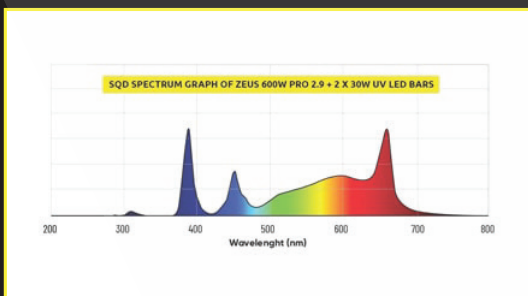

AVAILABLE NOW

1 YEAR WARRANTY

IMPROVE YOUR CROP'S UV OUTPUT

LUMATEK
PROFESSIONAL LIGHTING

30W UV Supplemental Light LED Bar

30W UV Supplemental Light LED Bar is ideal for growers who are looking to improve their crop's UV output. This 30W UV LED bar was designed to fit directly into the Zeus frames or can also be used as a single fixture.

We recommend the use of two 30W UV LED Bars per each Zeus 600W Pro and Zeus 1000W Xtreme models; and three units per each Zeus 1000W Pro; during the last part of flowering.

- Increase raw substance levels by up to 30%
- Control mold formation
- Reduce the need for chemical interventions
- Improves Flavour & Taste
- Top Bin LED UV Chips
- Attachable to all Lumatek Zeus Full-Spectrum LED Range
- Flexible hanging brackets

Input Power (100%) 30W

Water Proof IP65

Lifetime +8500hrs

Weight 1.2Kg

Dimensions 100 x 47.6 x 41.6mm

Available accessories

HANDY 4M POWER CABLE

Power Cable - 4m

DAISY CHAIN

Daisy Chain Cable - 1.5m