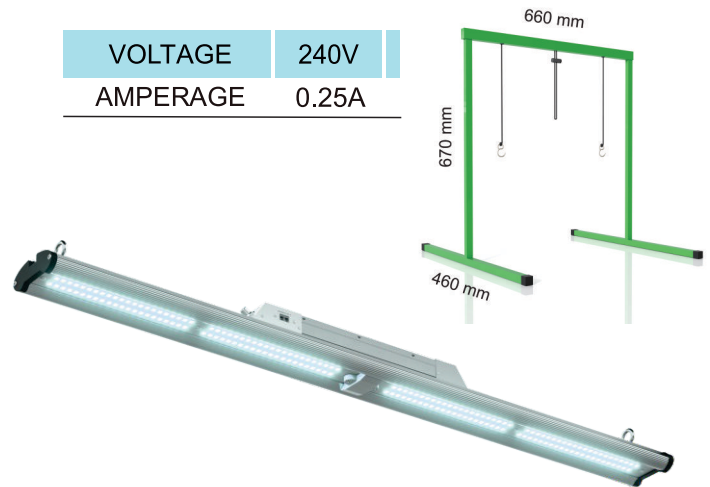

PRO GROW LED - MODEL X

UL8800 Compliant

SPECIFICATIONS

Light Source	LED
PPF	140 $\mu\text{mol/s}$
Input Power	60W
Efficacy	2.4 $\mu\text{mol/J}$
Input Voltage	Autosensing 100-277V
Fixture Dimensions Weight	87.5cm Lx7.5cm Wx5.8cm H / 2.5kg
Mounting Height	$\geq 15.2\text{cm}$ Above Canopy
Thermal Management	Passive
Beam Angle	100°
Lifetime	50,000hrs
Power Factor	> 90%
Colour Rendering Index	90ra
Ambient Temperature	-40-40°C
Storage Environment	-40°C-85°C RH10%-95%
Chip	Brand LEDs

VOLTAGE	240V
AMPERAGE	0.25A

The Pro Grow LED 60 W Model X LED single bar emits 6,500 Kelvin vegetative spectrum with an industry leading CRI of 90. Coupled with ultra-reliable Optimum drivers, these lightweight bars offer cool, fanless & totally silent operation. Extended reliability is assured via IP-55 water resistant, cleanable, 100° clear lenses that protect the diodes from high moisture environments. Compatible light stands are also available if required.

Built-into 60W DRIVER
Manual Dimmer & 0-10V Controllability