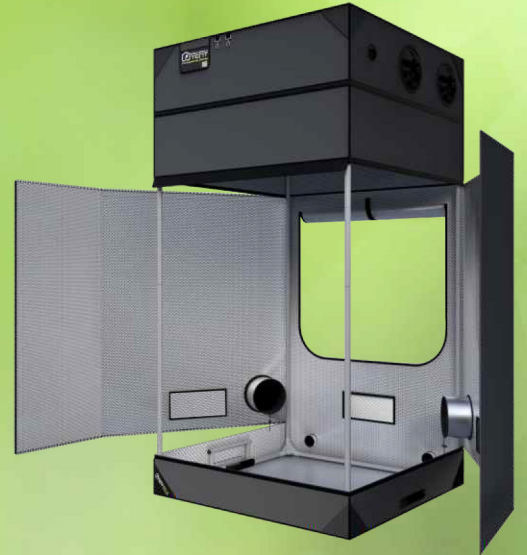

PRO GROW TENT

Professional Series

PRO GROW TENT

Professional Series

Includes Height Extension Kit
Extend Up To 230 cm

Heavy Duty
600 D
Double Stitched

- High Quality Grow Tent
- Tough ABS Plastic Fittings
- 25 mm Powdercoated Poles
- 600 D Double Stitched Fabric
- Heavy Duty Industrial Zippers
- Multiple Duct Port Options