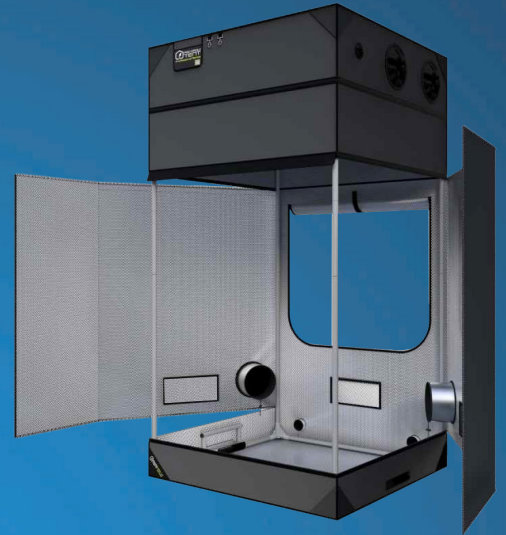

PRO GROW TENT

Professional Series

PRO GROW TENT

Professional Series

Includes Height Extension Kit
Extend Up To 230 cm

Heavy Duty
600 D
Double Stitched

- High Quality Grow Tent
- Tough ABS Plastic Fittings
- 25 mm Powdercoated Poles
- 600 D Double Stitched Fabric
- Heavy Duty Industrial Zippers
- Multiple Duct Port Options