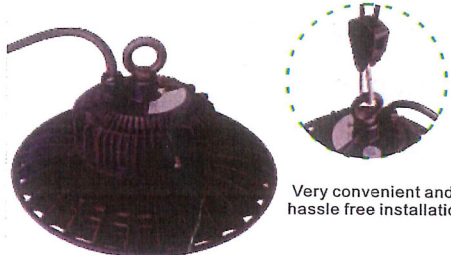

EASY GROW

Very convenient and hassle free installation.

- plug & play
- Solid Suspension system
1/8 inch adjustable heavy rope hanger

QUIET GROW

High-End & High-Performance Self-Heating Dissipation Feature. Loud Fan No Need

PRODUCT SIZE

Input Power	100W	150W	200W	300W
Fixture Dimensions	Φ10*H6.0Inch (Φ280*H150mm)	Φ14*H6.0Inch (Φ340*H150mm)	Φ16*H6.0Inch (Φ400*H150mm)	Φ17*H8.0Inch (Φ440*H200mm)
Weight	6.5Lb/3.00kg	7.5Lb/3.50kg	9.00Lb/4.00kg	13.50Lb/6.00kg