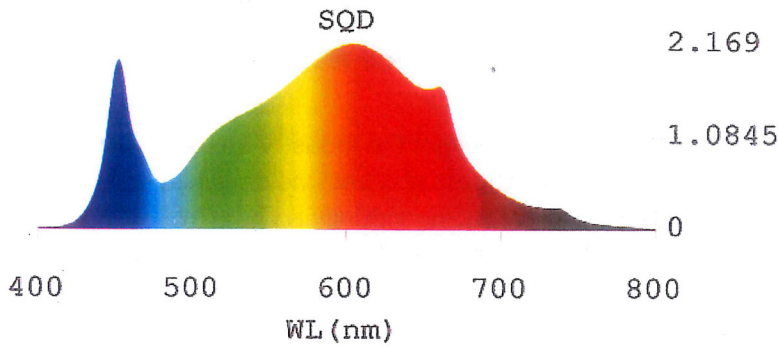

PRODUCT SIZE

Input Power	100W	150W	200W	300W
Fixture Dimensions	Φ10*H6.0Inch (Φ280*H150mm)	Φ14*H6.0Inch (Φ340*H150mm)	Φ16*H6.0Inch (Φ400*H150mm)	Φ17*H8.0Inch (Φ440*H200mm)
Weight	6.5Lb/3.00kg	7.5Lb/3.50kg	9.00Lb/4.00kg	13.50Lb/6.00kg

MAX AMPERAGE BY VOLTAGE SERVICE

VOLTAGE	120V	208V	240V
100W	0.83A	0.48A	0.42A
150W	1.25A	0.72A	0.63A
200W	1.67A	0.96A	0.83A
300W	2.50A	1.44A	1.25A

SPECIFICATIONS

Light Source	LED
Efficacy	2.1 μmol/J
Input Voltage	Autosensing 100-277V
Mounting Height	≥ 6"(15.2cm) Above Canopy
Thermal Management	Passive
Beam Angle	120°
Lifetime	50,000hrs
Power Factor	> 90%
Certifications	UL1598 Damp Location Rating & IP55 (Console Only), CE
Colour Rendering Index	90ra
Ambient Temperature	-40-40°C
Storage Environment	-40°C-85°C RH10%-95%
Chip	Branded LEDs