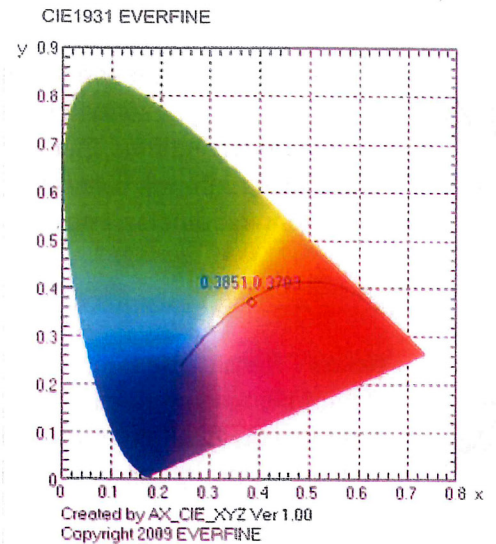

PRODUCT SIZE

Input Power	100W	150W	200W	300W
Fixture Dimensions	Φ10*H6.0Inch (Φ280*H150mm)	Φ14*H6.0Inch (Φ340*H150mm)	Φ16*H6.0Inch (Φ400*H150mm)	Φ17*H8.0Inch (Φ440*H200mm)
Weight	6.5Lb/3.00kg	7.5Lb/3.50kg	9.00Lb/4.00kg	13.50Lb/6.00kg