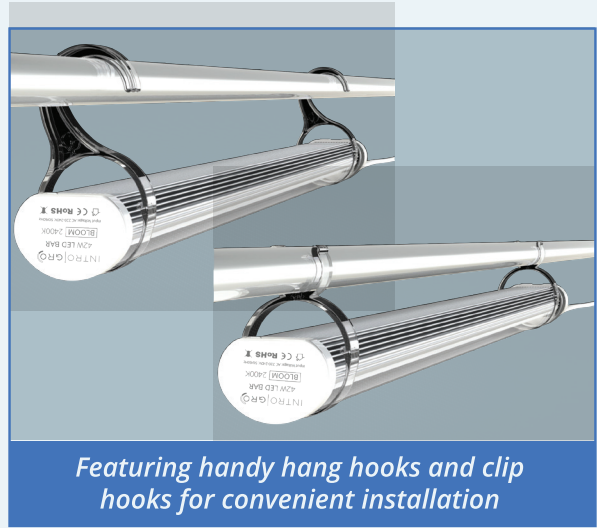

INTRO | GRO

ALL IN ONE DESIGN

26W/42W | LED BARS

50,000 HRS LIFESPAN

NEW LED Bars for both GROW and BLOOM ideal for propagation and bloom enhancement

Available in 26W or 42W the NEW IntroGro LED Bars are perfect for your Grow and Bloom cycles.

With a sleek design and a long lifespan these LED Bars come prepared with vertical and horizontal mounting clips for easy installation.

- All in one design for ease of use/
- 50,000 Hrs lifespan
- GROW and BLOOM Bars available in both 26W (54cm) and 42W (95cm)

Introgro 26w LED Grow Bar	
Introgro 26w LED Bloom Bar	
Introgro 42w LED Grow Bar	
Introgro 42w LED Bloom Bar	

Featuring handy hang hooks and clip hooks for convenient installation