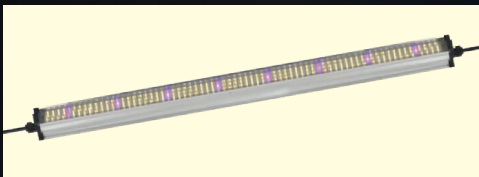

MOJO COWS NEW 70W GS1-90 LED

DAISY CHAIN UP TO 10 LIGHT BARS
POWER CABLE SOLD SEPARATELY

The 70W GS1-90 LED is a flexible full spectrum light bar that offers a highly adaptable solution that allows you to customize the configuration of light to meet a wide range of needs.

OPTIMISED TOTAL GROW/BLOOM (FULL SPECTRUM)
A perfect mixture of diode colours provides corrected light for abundant growth throughout all stages.

MOJO COW GS1-90

FEATURES

- IP65 - The water rating of IP65 makes it ideal for use in humid environments; Enhanced lifespan of electronic parts is ensured
- 2.4umol/J - HighPhoton Efficacy provides maximised plant light
- 3 years warranty - With sophisticated design and strict selection of parts.
- Guaranteed 3 years warranty
- Maximise growth using the 70W high output LED bar
- Flexi assembling - You can daisy chain up to 10 lights, configure any light system that meets your needs
- High graded LED diodes - Only top grade, ultimate spectrum diodes are used. A long life span is assured with ultimate reliability
- Sturdy metal profile - The heat sink is robust and efficient