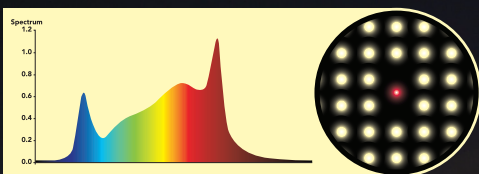

MOJO COWS NEW 70W GS1-90 LED

DAISY CHAIN UP TO 10 LIGHT BARS
POWER CABLE SOLD SEPARATELY

The 70W GS1-90 LED is a flexible full spectrum light bar that offers a highly adaptable solution that allows you to customize the configuration of light to meet a wide range of needs.

OPTIMISED TOTAL GROW/BLOOM (FULL SPECTRUM)
A perfect mixture of diode colours provides corrected light for abundant growth throughout all stages.

MOJO COW GS1-90

FEATURES

- IP65 - The water rating of IP65 makes it ideal for use in humid environments; Enhanced lifespan of electronic parts is ensured
- 2.4umol/J - HighPhoton Efficacy provides maximised plant light
- 3 years warranty - With sophisticated design and strict selection of parts.
- Guaranteed 3 years warranty
- Maximise growth using the 70W high output LED bar
- Flexi assembling - You can daisy chain up to 10 lights, configure any light system that meets your needs
- High graded LED diodes - Only top grade, ultimate spectrum diodes are used. A long life span is assured with ultimate reliability
- Sturdy metal profile - The heat sink is robust and efficient